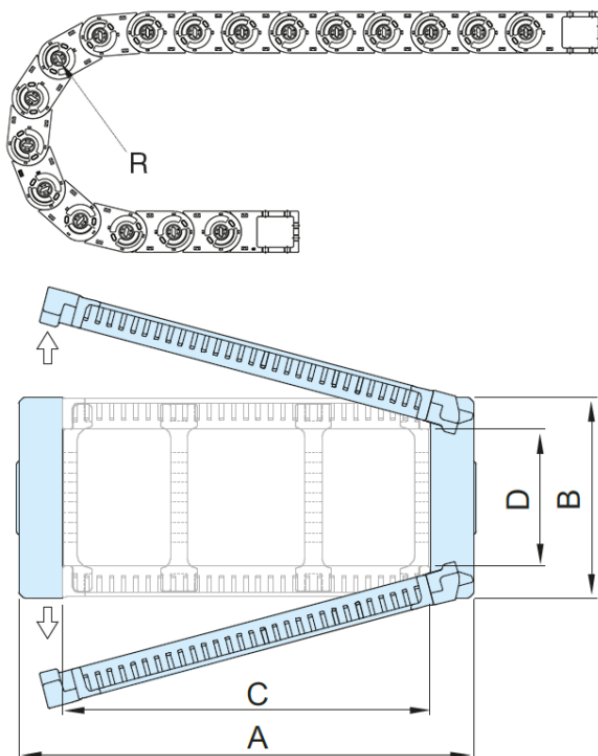

Article number: 18ST055N200R065

Description: ST Shift cable chain, ST055N.200 Radius 65- Hoved nr. (1LK)  
Type ST055N.200.R65

## Measures

A = 221

B = 52

C = 200

D = 40

I = 55

R = 065